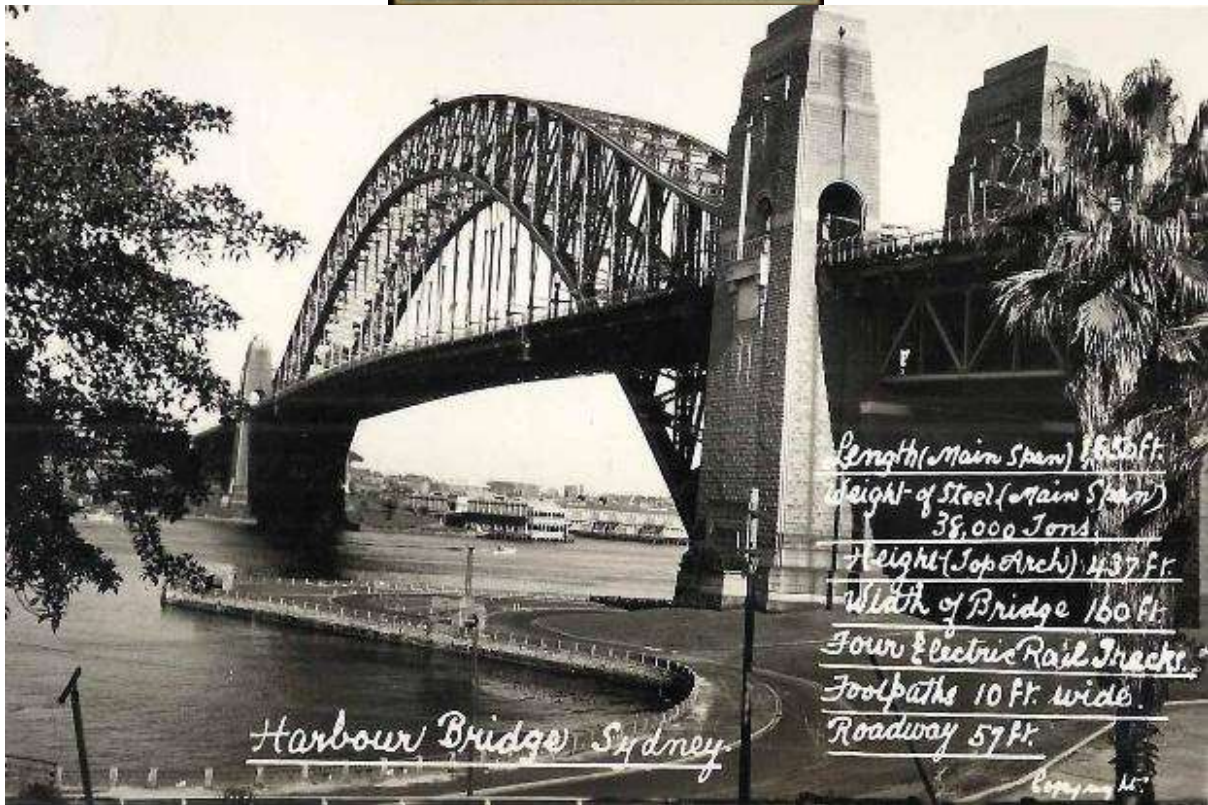

409 B

Harbour Bridge, Sydney.

Showing Luna Park.

WYNDYARD SQUARE,
SYDNEY, N.S.W.
125.

LOOKING DOWN HARBOR OVER ELIZABETH BAY TOWARDS THE HEADS
SHOWING DARLING PT. YNUCCUSA, CLARK ISLAND, BRAPLEYS PT.
300' SYDNEY. N.S.W.