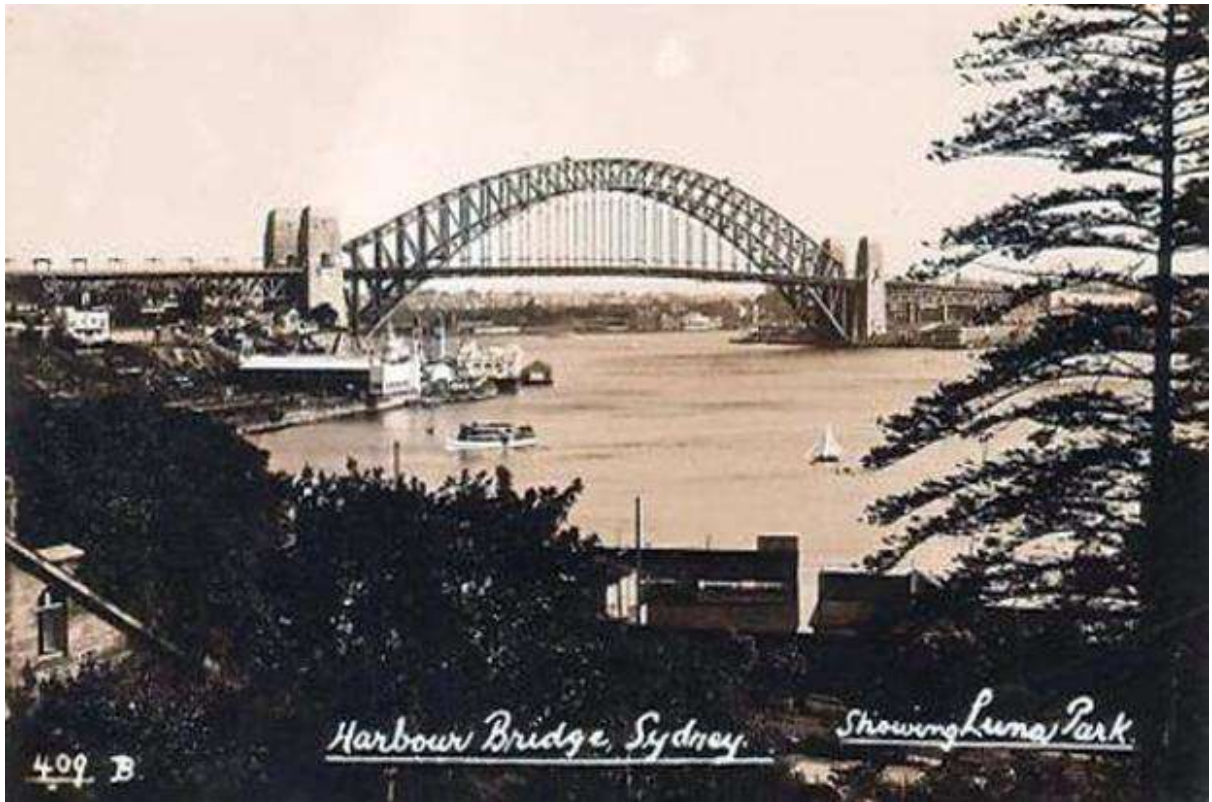

409 B

Harbour Bridge, Sydney.

Showing Luna Park.

WYNDYARD SQUARE,
SYDNEY, N.S.W.
125.

LOOKING DOWN HARBOR OVER ELIZABETH BAY TOWARDS THE HEADS
SHOWING DARLING PT. YNUCCUSA, CLARK ISLAND, BRAPLEYS PT.
300' SYDNEY. N.S.W.