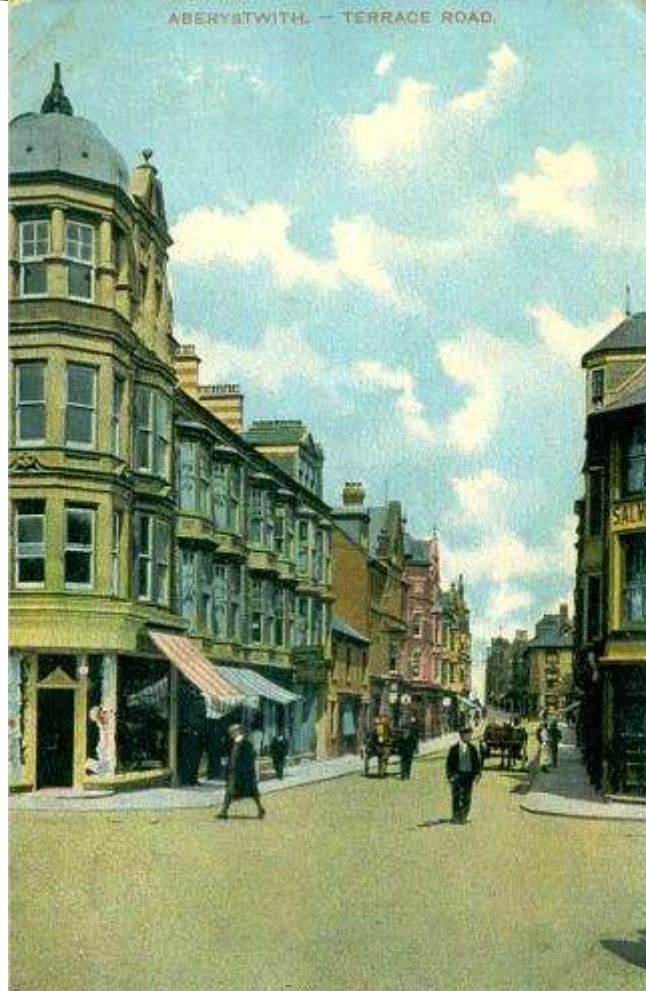

Storm at Aberystwyth.