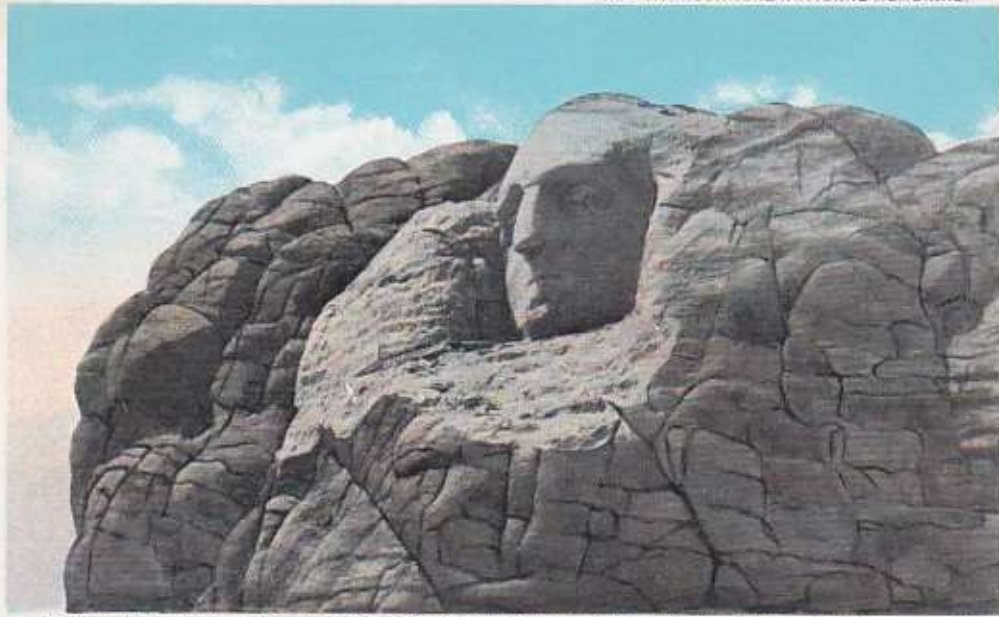

118 MT. RUSHMORE NATIONAL MEMORIAL.

GEORGE WASHINGTON, FIRST OF FOUR FIGURES TO BE CARVED. STATE PARK, BLACK HILLS, S. D.

044089

41—Mt. Rushmore National Memorial, Illuminated at Night, Black Hills, So. Dak.